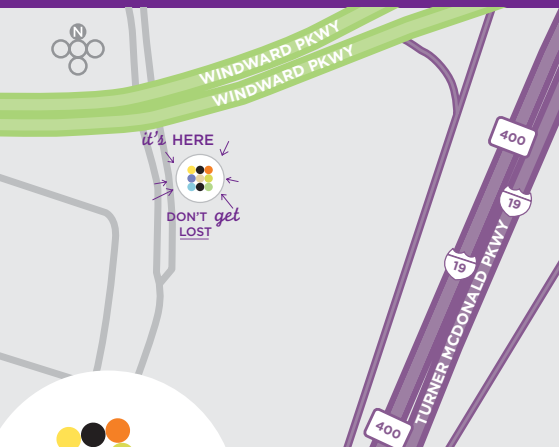

HYATT
PLACE®

hyattplace.com

HYATT PLACE ATLANTA/ALPHARETTA/ WINDWARD PARKWAY

5595 Windward Parkway
Alpharetta, GA 30004, USA

P 770 343 9566

F 770 343 9452

alpharettawindwardparkway.place.hyatt.com

TRANSPORTATION

- From Hartsfield Jackson Airport:
  45 min by car
- From South and West: 30 min by car
- From North Springs MARTA Station:
  20 min by car

888 HYATT HP
(888 492 8847)

ATLZI PT-5375 3-9126C 0417